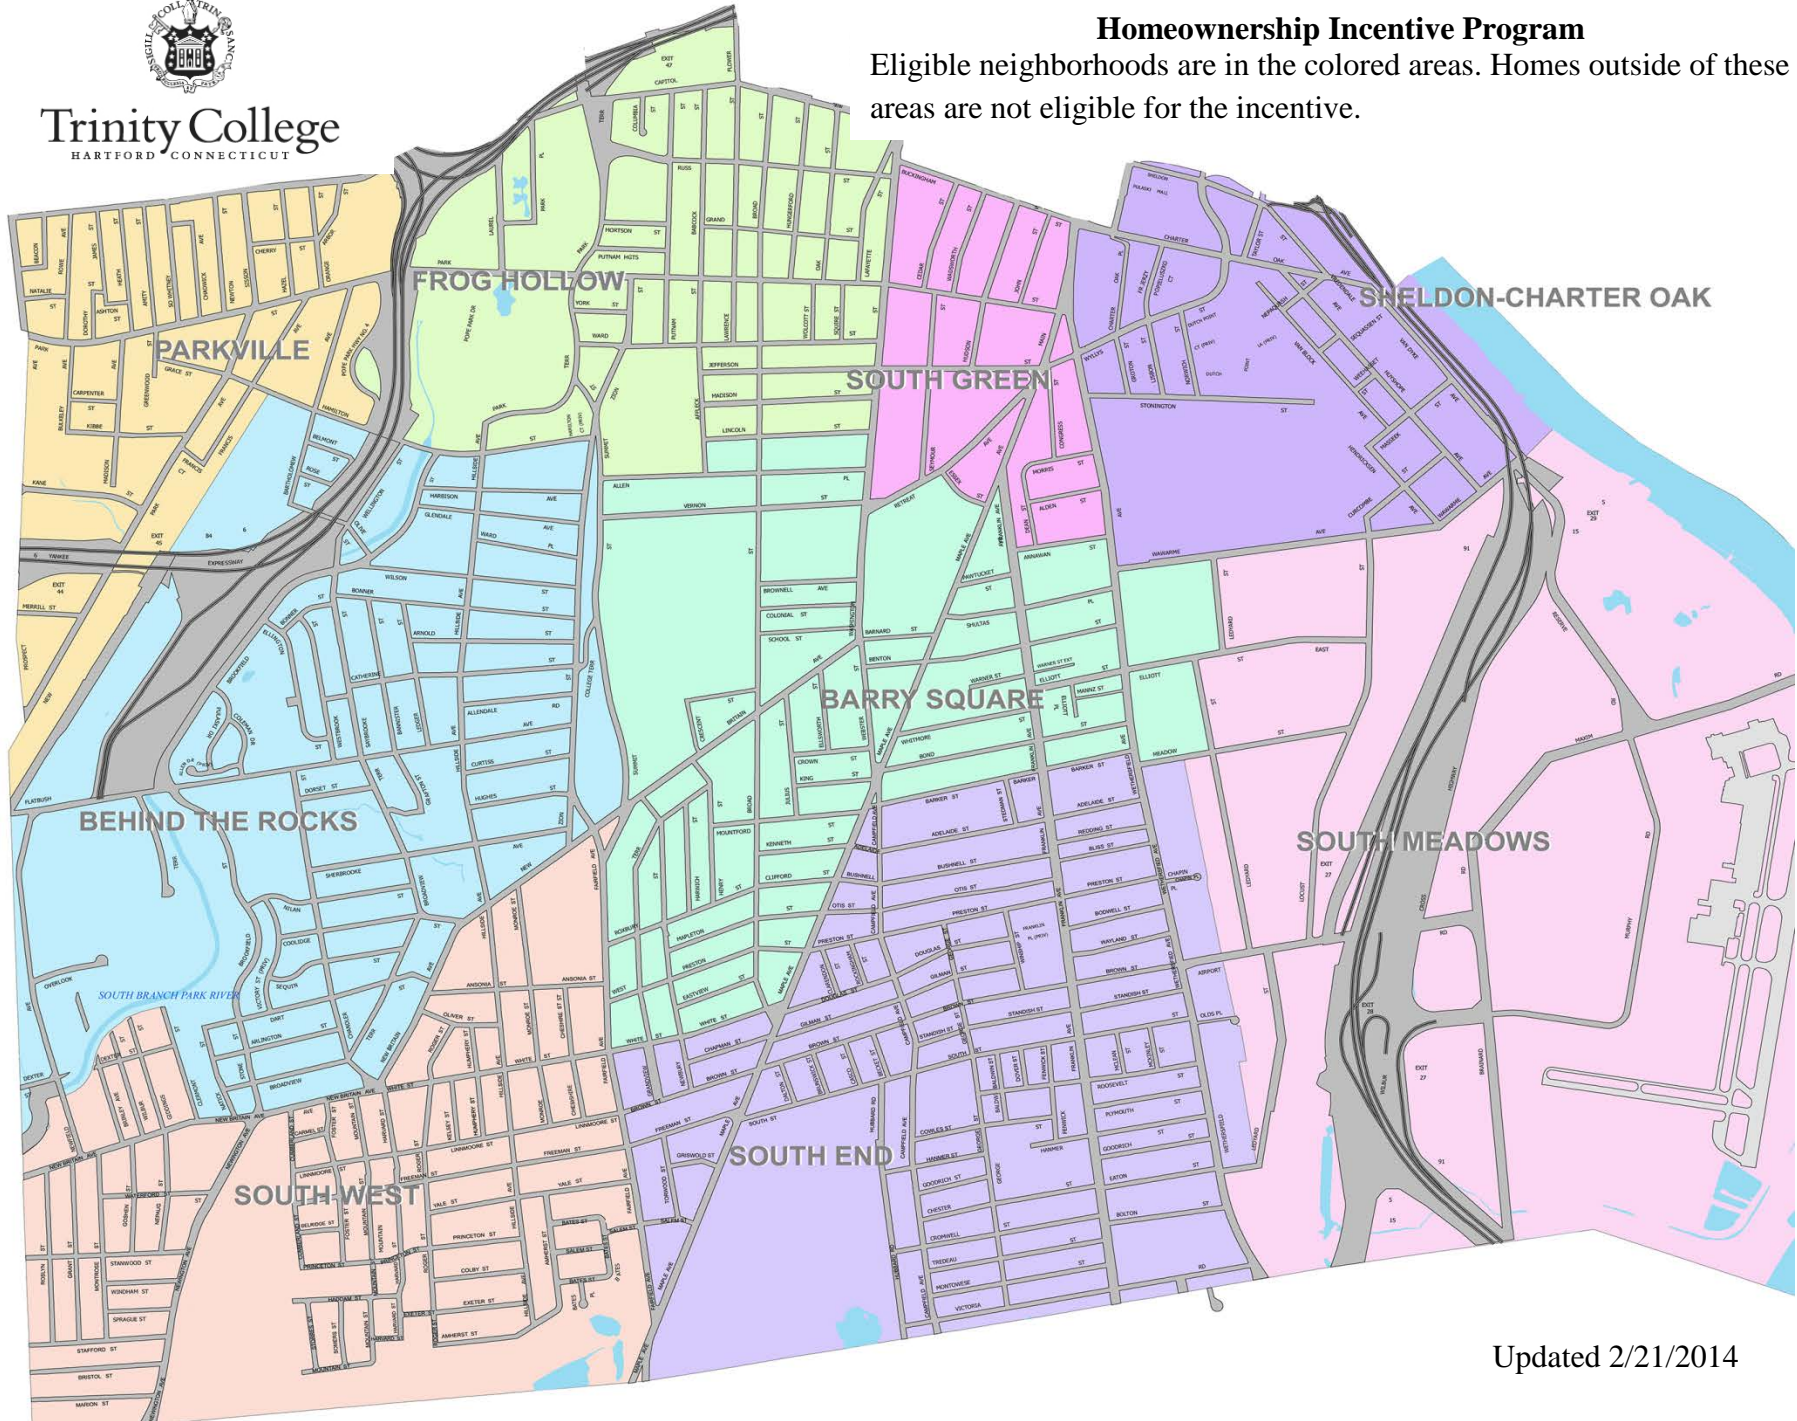

Trinity College
HARTFORD CONNECTICUT

Homeownership Incentive Program

Eligible neighborhoods are in the colored areas. Homes outside of these areas are not eligible for the incentive.

Updated 2/21/2014